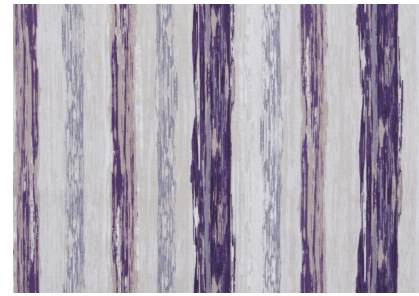

Dune Smoke

Distinct Midnight

Sculpture Midnight

Dune Platinum

Abstract Putty

Impact Putty

Pitch Putty

Abstract Pewter

Impact Pewter

Pitch Pewter

Abstract Sunshine

Impact Sunshine

Pitch Ivory

Abstract Midnight

Impact Midnight

Pitch Pewter

Mystic Aubergine - Not to Scale

Palette Aubergine - Not to Scale

Abstract Aubergine

Sculpture Aubergine

Impact Aubergine

Mystic Blush - Not to Scale

Palette Blush - Not to Scale

Pitch Putty